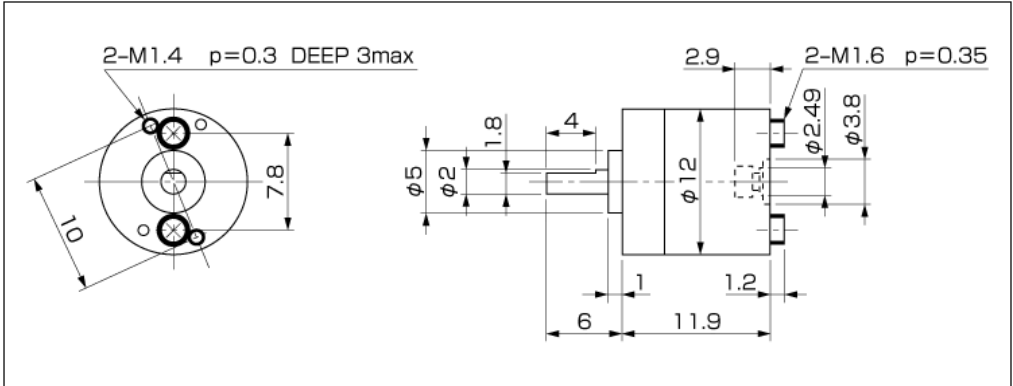

φ12mm Spur Gearhead

12mm Spur Gearhead

Example(12mm brushless motor + Spur Gearhead)

color-technik
Antriebstechnik GmbH
 Starckenburgstr. 6 * 64546 Mörfelden
 Tel.:06105 24044 * Fax:06105 25593
 info@color-technik.net
www.color-technik.net

Reduction Ratio	1/30	1/50	1/75	1/100	1/150	1/200	1/280
Size(mm)	12 x 11.9	12 x 11.9	12 x 11.9	12 x 11.9	12 x 11.9	12 x 11.9	12 x 11.9
Rated torque (mNm)	5	10	10	20	20	20	25
Radial Play (mm)	0.05	0.05	0.05	0.05	0.05	0.05	0.05
Thrust Play (mm)	0.3	0.3	0.3	0.3	0.3	0.3	0.3
Efficiency (%)	65	59	59	59	53	53	53
Number of stage	4	5	5	5	6	6	6
Direction of rotation	=	≠	≠	≠	=	=	=