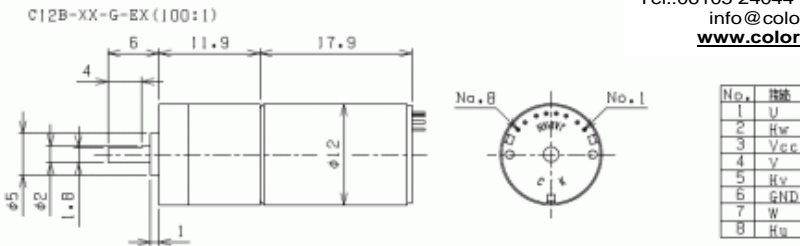

φ12mm Spur Gearhead

12mm Spur Gearhead

Example(12mm brushless motor + Spur Gearhead)

color-technik
Antriebstechnik GmbH
 Starckenburgstr. 6 * 64546 Mörfelden
 Tel.:06105 24044 * Fax:06105 25593
 info@color-technik.net
www.color-technik.net

Reduction Ratio	1/30	1/50	1/75	1/100	1/150	1/200	1/280
Size(mm)	12 x 11.9	12 x 11.9	12 x 11.9	12 x 11.9	12 x 11.9	12 x 11.9	12 x 11.9
Rated torque (mNm)	5	10	10	20	20	20	25
Radial Play (mm)	0.05	0.05	0.05	0.05	0.05	0.05	0.05
Thrust Play (mm)	0.3	0.3	0.3	0.3	0.3	0.3	0.3
Efficiency (%)	65	59	59	59	53	53	53
Number of stage	4	5	5	5	6	6	6
Direction of rotation	=	≠	≠	≠	=	=	=